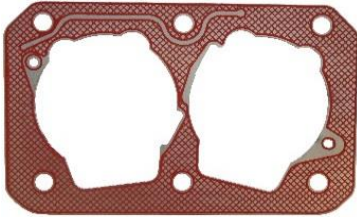

steel-silicon
800 473